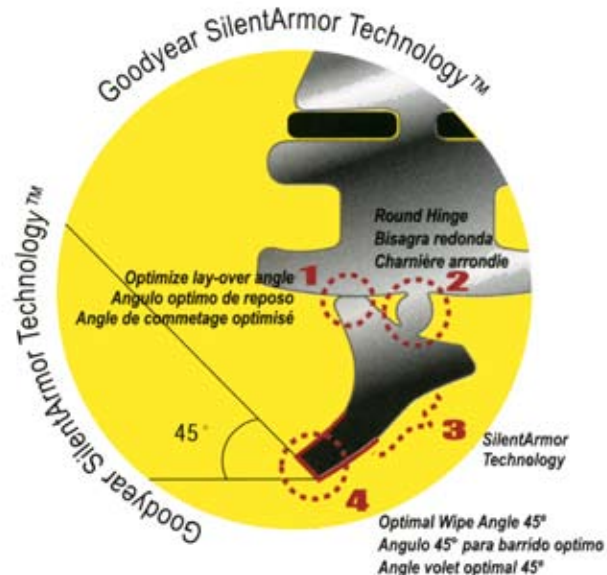

Introducing!

MCI's new premium 32" heavy-duty wiper blade from Goodyear

A direct replacement for Doga wiper blade 03-34-1125, this premium blade is designed for heavy-duty applications. Its thicker metal casing and lower profile blade provide a more uniform swipe, leaving your windshields cleaner and helping to provide better visibility.

Part No.	Price (US $)	
T03-2549	$27.50	OFFER EXPIRES FEBRUARY 28, 2011. PLEASE REFERENCE PROMO P004M

Printed on recycled paper products

In the U.S.

MCI Fleet Support
MCI Service Parts, Inc.
Toll Free (800) 323-1290
Toll Free Fax (800) 525-4569

In Canada

MCI Fleet Support
Motor Coach Industries Limited
Toll Free English (800) 665-0155 Français (800) 546-3457
Toll Free Fax (800) 872-2486

Blade1210

©2010 Motor Coach Industries International, Inc. and its subsidiaries. All rights reserved.